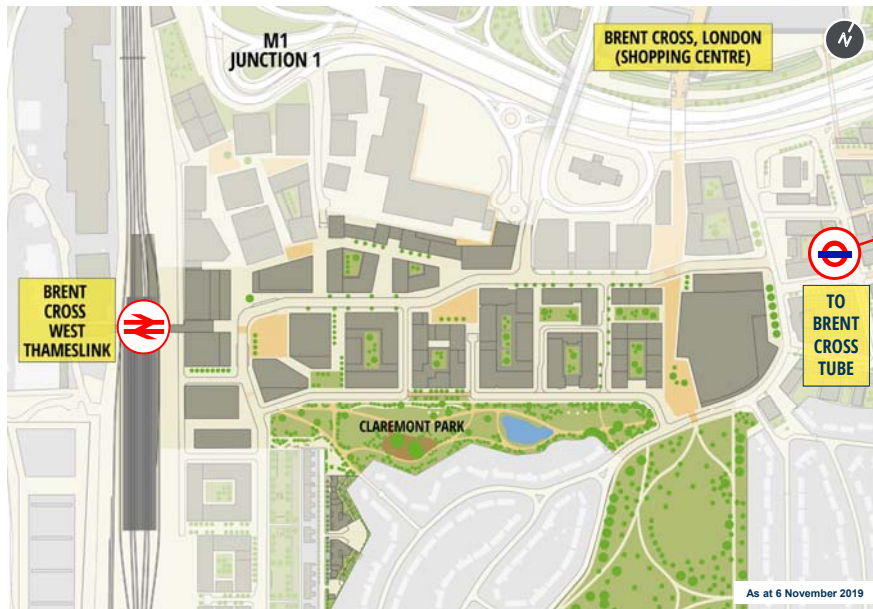

First Stages of Development

2019:

- Brent Cross West Thameslink station starts on-site

2020:

- Infrastructure starts on-site

2021:

- First buildings start on-site

2022:

- Brent Cross West Thameslink station opens

2023:

- First permanent buildings open

- Buildings
- Public space
- Parks and gardens

2020 INFRASTRUCTURE DELIVERABLES

**BRENT
CROSS
SOUTH**