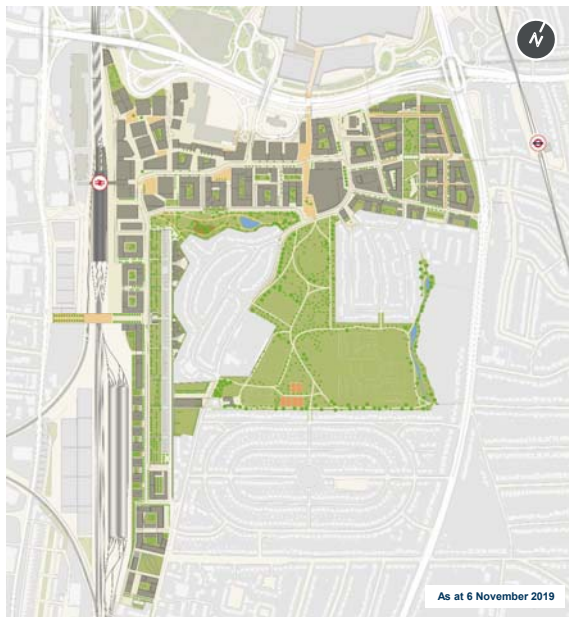

## Brent Cross: Major Regeneration

View looking south

- **Brent Cross, London:** Hammerson and Aberdeen Standard Investments
- **Brent Cross West Thameslink:** Network Rail
- **Brent Cross South:** Argent Related
- 370 acres
- £4.5bn regeneration

## Brent Cross South Masterplan

- 180 acres including 60 acres of playing fields
- 10+ million sq ft mixed use development
- Outline planning permission granted and first residential buildings approved
- 3+ million sq ft offices
- Over 25,000 new jobs created
- 6,700 homes
- 460,000 sq ft retail, leisure and sports facilities
- 3 new and improved schools plus community spaces
- 8 public squares, 7 new and improved parks
- **Construction is scheduled to start in 2020**