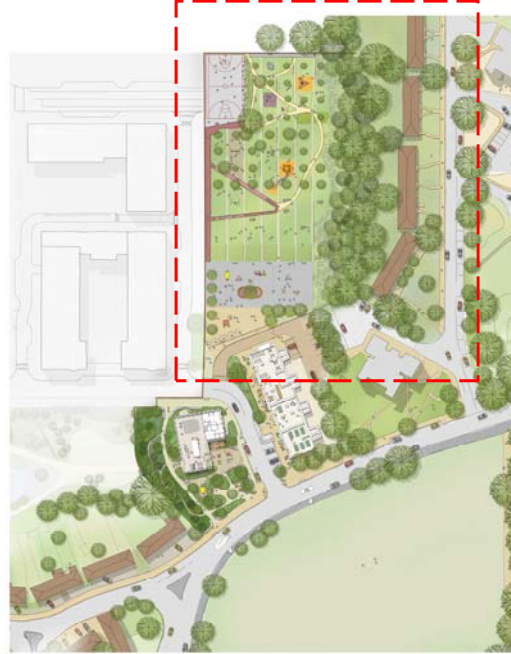

Exploratory Park