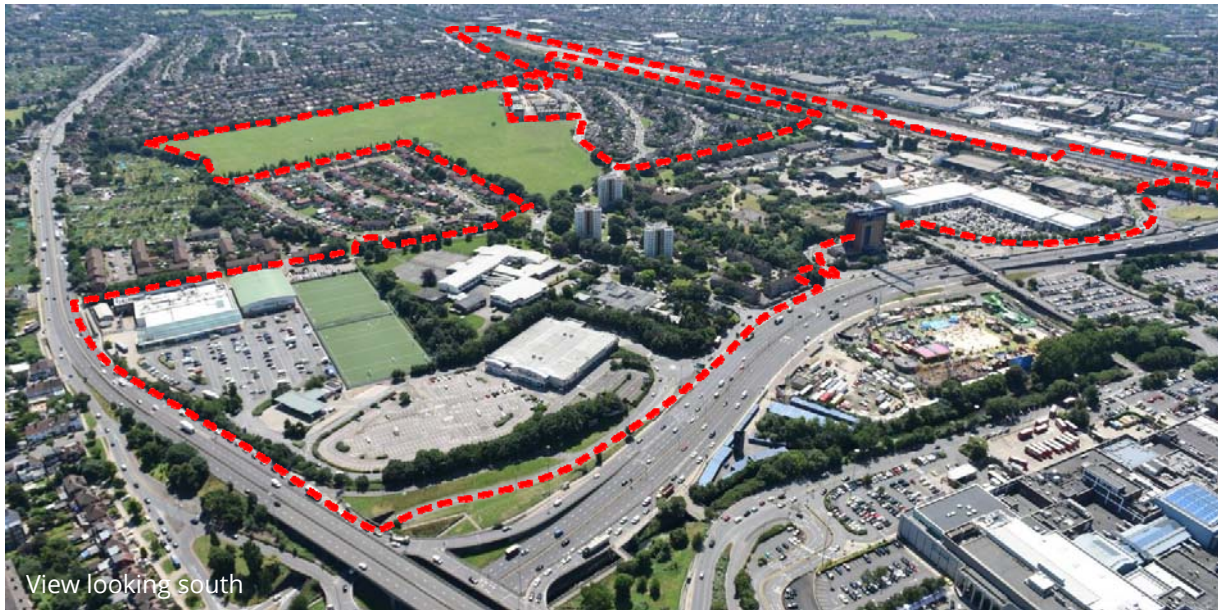

## Brent Cross: Major Regeneration

View looking south

- **Brent Cross, London:** Hammerson and Aberdeen Standard Investments
- **Brent Cross West Thameslink:** Network Rail
- **Brent Cross South:** Argent Related
- 370 acres
- £4.5bn regeneration

## Brent Cross South Masterplan

- 180 acres including 60 acres of playing fields
- 10+ million sq ft mixed use development
- Outline planning permission granted and first residential buildings approved
- 3+ million sq ft offices
- Over 25,000 new jobs created
- 6,700 homes
- 460,000 sq ft retail, leisure and sports facilities
- 3 new and improved schools plus community spaces
- 8 public squares, 7 new and improved parks
- **Construction is scheduled to start in 2020**